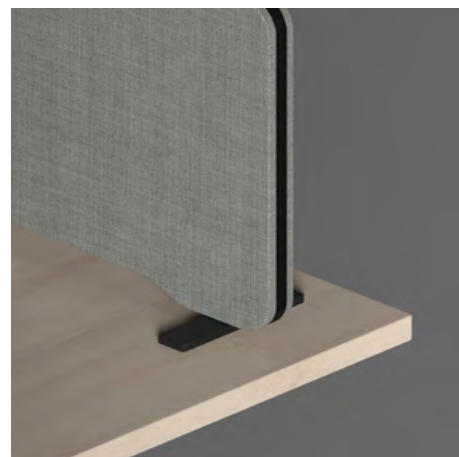

75402-S

Article number	Name	Weight kg
75420S-T	Table bracket Ease, top, black, pair (Tabletop thickness 16-35mm)	0,1
75420G-T	Table bracket Ease, top, grey, pair (Tabletop thickness 16-35mm)	0,1
75420S-F	Table bracket Ease, front, black, pair (Tabletop thickness 16-35mm)	0,1
75420G-F	Table bracket Ease, front, grey, pair (Tabletop thickness 16-35mm)	0,1
75412-DOLD	L-Bracket, front, pcs	0,2
75402-S	Rest, free standing foot for Edge table, black	0,3
75402-G	Rest, free standing foot for Edge table, grey	0,3