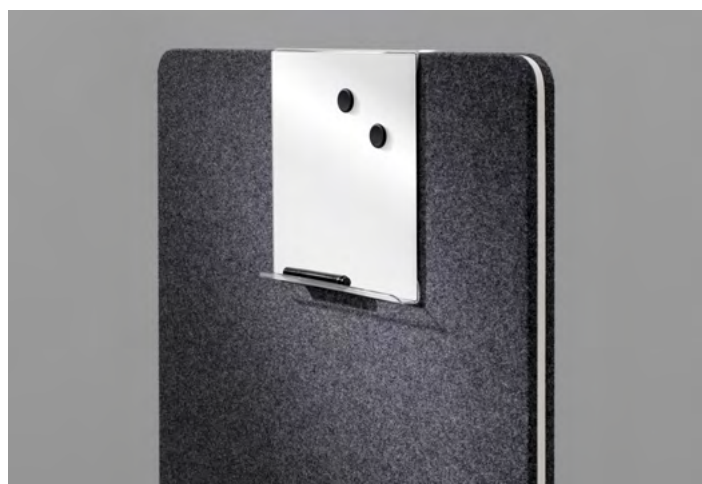

EDGE ACCESSORIES

Article number	Name	Size w x h mm	Weight kg
1588-colour code	Edge Floor Plexi Mood	300 x 300	1,8
1589-colour code	Edge Floor Plexi Mood	500 x 500	3,9
1587-colour code	Edge Table Plexi Mood	300 x 300	1,8