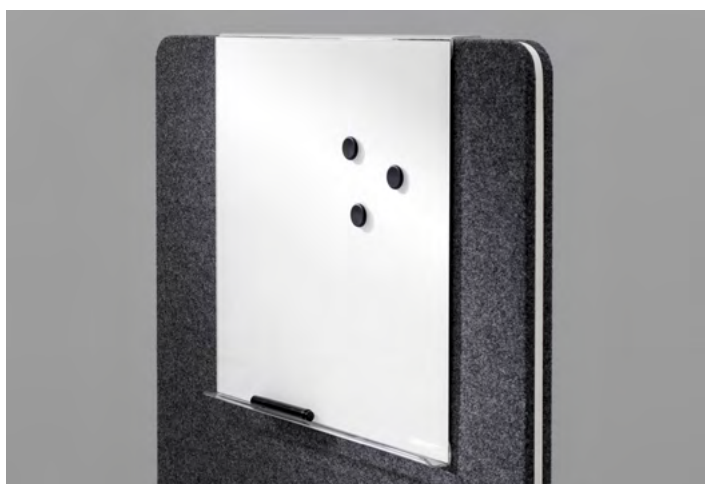

EDGE ACCESSORIES

Article number	Name	Size w x h mm	Weight kg
1588-colour code	Edge Floor Plexi Mood	300 x 300	1,8
1589-colour code	Edge Floor Plexi Mood	500 x 500	3,9
1587-colour code	Edge Table Plexi Mood	300 x 300	1,8