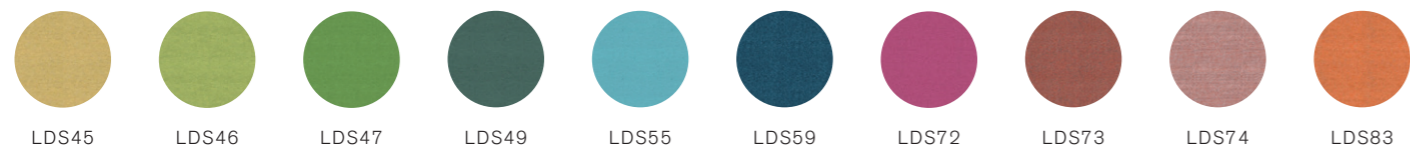

PRICE GROUP 3

MELANGE NAP KVADRAT