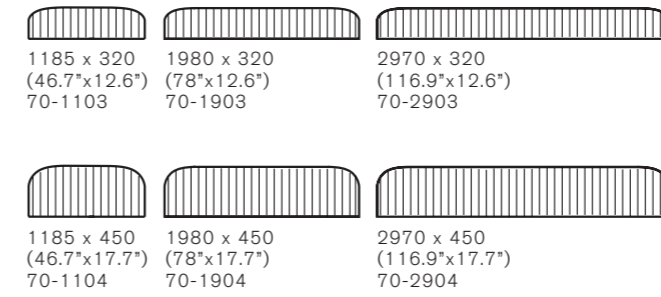

zilenziO

Product sheet

Focus fable

FOCUS Table screen

DIMENSIONS

Width:	1185, 1980, 2970 mm	46.7", 78", 116.9"
Height:	320, 450 mm	12.6", 17.7"
Thickness:	10 mm	0.4"

DESIGN

The screen surface is entirely of fabric, which is supported on the inner surface by MDF strips of thickness 2.5 mm (0.1"). Focus has been sewn with a characteristic seam that enables it to be folded.

DESIGNER

Note Design Studio

ENVIRONMENT AND QUALITY

Approved according to Möbelfakta

SOUND TESTS

SS-EN ISO 354:2003 evaluated according to SS 25269

N10	
1185 x 320 mm (46.7"x12.6")	33
1980 x 320 mm (78"x12.6")	20
2970 x 320 mm (116.9"x12.6")	13
1185 x 450 mm (46.7"x17.7")	20
1980 x 450 mm (78"x17.7")	13
2970 x 450 mm (116.9"x17.7")	9