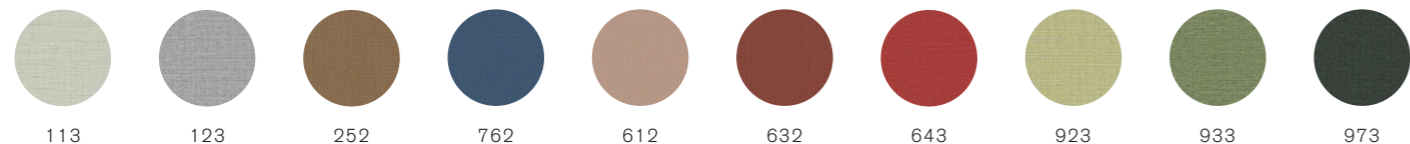

SAWANA DAVIS FABRICS

PRICE GROUP 1

CARLOW CAMIRA FABRICS

PRICE GROUP 1

BLAZER LITE CAMIRA FABRICS

PRICE GROUP 2

REMIX KVADRAT

PRICE GROUP 3