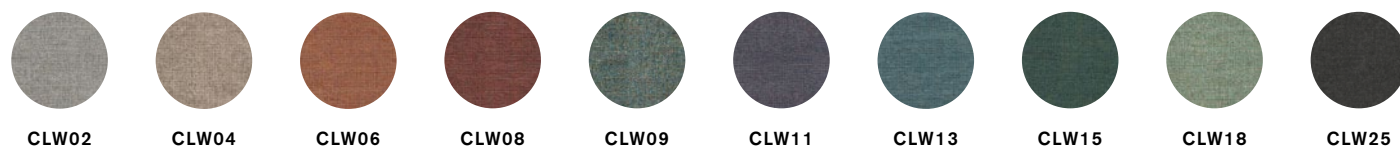

CARLOW CAMIRA FABRICS

PRICE GROUP 1