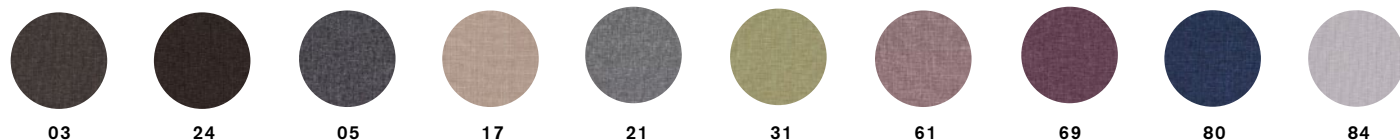

STANDARD FABRICS

We have a selection of standard fabrics with different characters.

Sawana	Davis Fabrics	Price group 1
Carlow	Camira Fabrics	Price group 1
Event Screen +	Gabriel	Price group 1
Blazer Lite	Camira Fabrics	Price group 2
Floyd Screen	Kvadrat	Price group 2
Blazer, Synergy	Camira Fabrics	Price group 3
Fiord, Melange Nap	Kvadrat	Price group 4

Request a quotation for other fabrics.

CARE INSTRUCTIONS

In order to preserve the color and appearance of the fabric, the fabric should be regularly vacuumed with a soft nozzle.

Stain Removal for Polyester:

- Moisten the stain sparingly with a white clean cotton cloth, lukewarm water and possibly some pH neutral detergent.

Stain Removal for Wool:

- Dot or gently wipe with a damp cloth.

NOTE! The following fabric colors are only a selection. For more colors see zilenzio.se

Color deviation can occur when viewing PDF and print. To see exact fabric colors, please order a sample from us.

SAWANA DAVIS FABRICS

PRICE GROUP 1