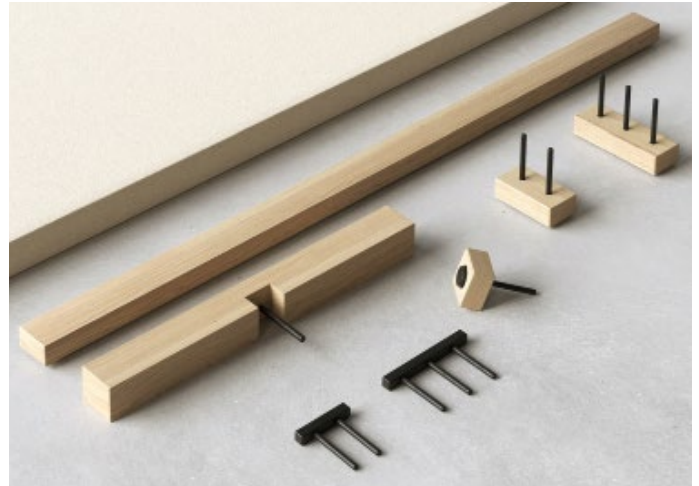

OPTIMA

Floor

DIMENSIONS

Widths: 800, 840, 940, 1000, 1200, 1240, 1400, 1440, 1640, 1840
(31.5", 33.1", 37", 39.4", 47.2", 48.8", 56.7", 64.6", 72.4")

Height: 1300, 1600, 1900
(51.2", 63", 74.8")

Thickness: 40 mm
(1.6")

Request a quotation for other sizes.

DESIGN

Frame construction of solid wood.
Filling consisting of A-rated recycled
PET fiber, with good sound-absorbing properties.

ENVIRONMENT

EN 1023-1:1996
EN 1023-2:2000
EN 1023-3:2000
EN 14073-2

SOUND TESTS

SS-EN ISO 354, ISO 11654 Class A
SS-EN ISO 354:2003 evaluated according to SS 25269

OPTIONAL

- Removable fabric

DESIGNER

Note Design Studio

FITTINGS

See the next page for all fittings

STANDARD COLOUR