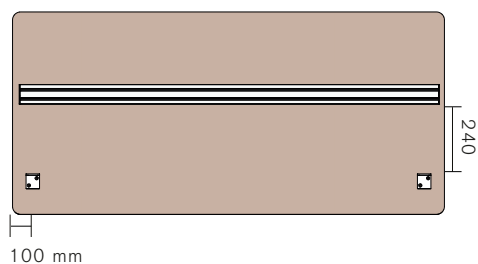

Removable fabric

Rounded corners

Straight corners

OPTIMA

Table screen

DIMENSIONS

Width 630, 730, 830, 930, 640, 740, 840, 940, 1200, 1400, 1600, 1800, 2000 mm

Height 640 mm
Height above table top with clamp bracket: 525 mm
Thickness 30, 40 mm

SOUND TEST

SS-EN ISO 354:2003 evaluated according to SS 25269
SS-EN ISO 354, ISO and 11654:1997 Filling material class A

N10-value
1600x640x30 10

OPTIONAL

- Removable fabric
- Rounded corners
- Hidden magnetic connection
- Function list surface-mounted
- Mounted 240 mm above table top

FUNCTION LIST ACCESSORIES

Monitor arm, pen cup, shelf, nameplate.

DESIGNER

Zilenzio

FITTINGS

Clamp bracket
Gap 50 mm (1.9")

Angle bracket 33
Length 33 mm (1.1")

Angle bracket 45
Length 45 mm (1.8")

Angle bracket 95
Length 95 mm (3.7")

Corner fitting 90°
Depth 40 mm (1.6")

LACQUER

Standard lacquer for fittings

Grey
RAL 9006

White
RAL 9016

Black
RAL 9005

PRESCRIPTIVE TEXT